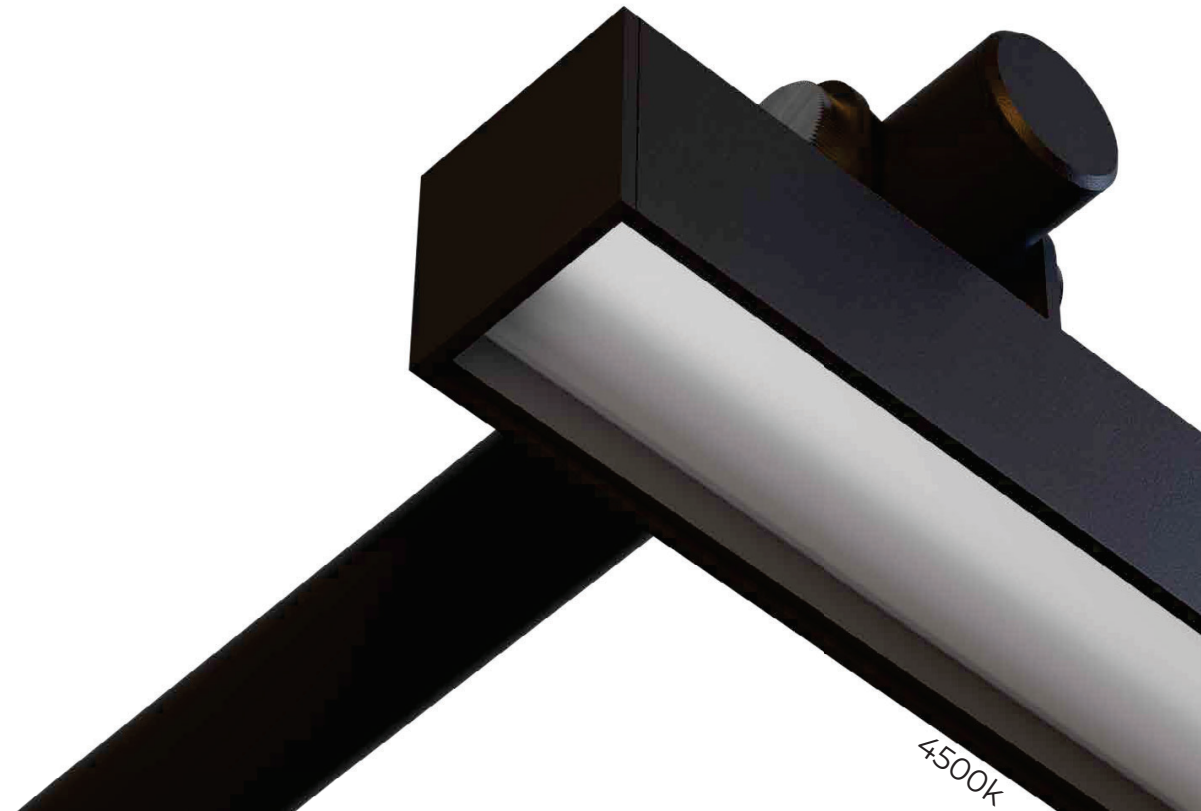

## Workstation Task Lighting

Transform the way your desk feels. Customise colour, temperature and brightness to match your focus, your mood and your tasks.

# Elegant Design

- Minimalistic Profile
- Adjustable light angle
- Variable upright positioning
- Sleek, timeless design