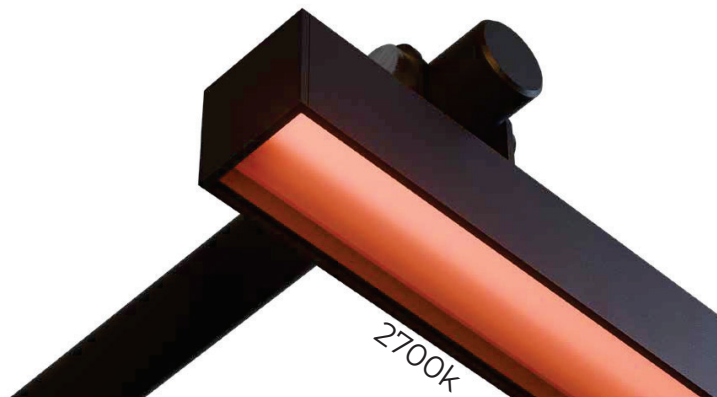

# Elegant Design

- Minimalistic Profile
- Adjustable light angle
- Variable upright positioning
- Sleek, timeless design